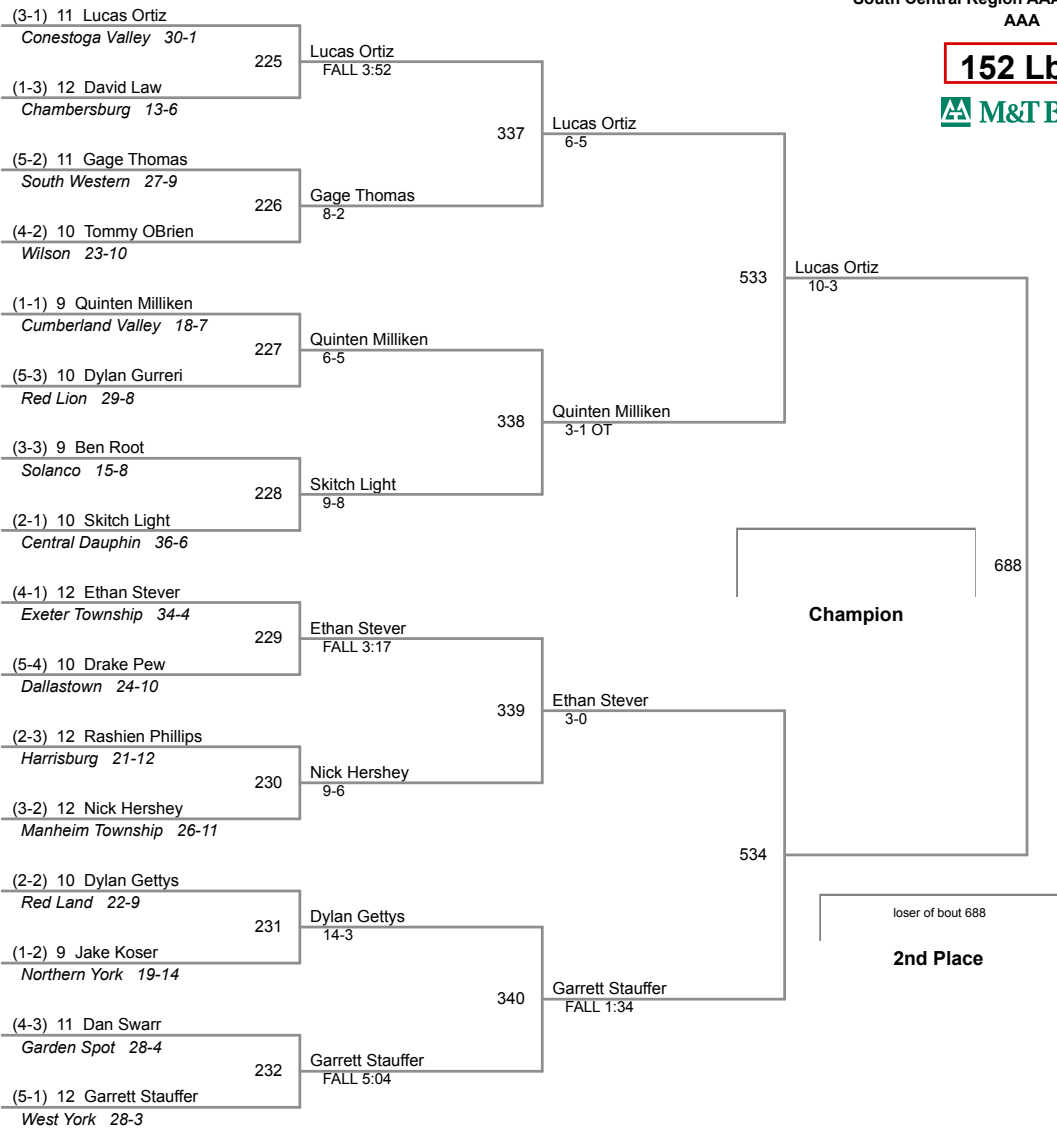

South Central Region AAA Championships
AAA

132 Lbs

South Central Region AAA Championships
AAA

138 Lbs

South Central Region AAA Championships
AAA

145 Lbs

South Central Region AAA Championships
AAA

152 Lbs