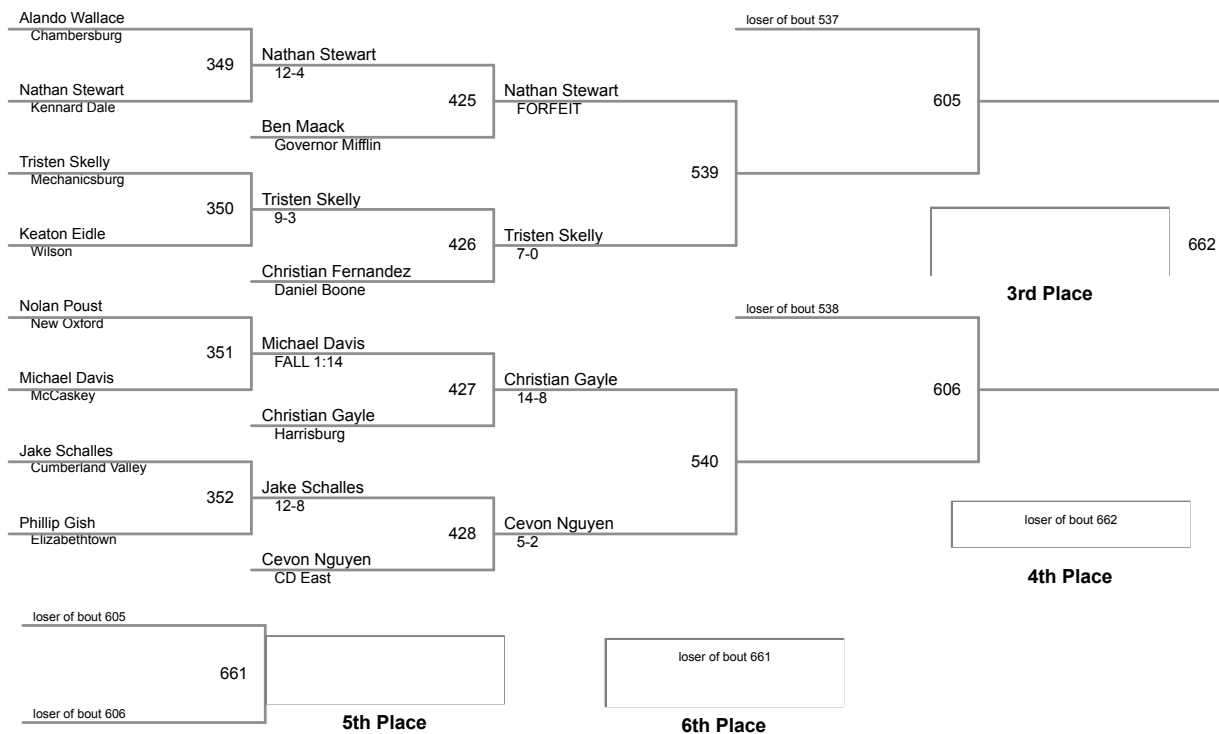

South Central Region AAA Championships
AAA

160 Lbs