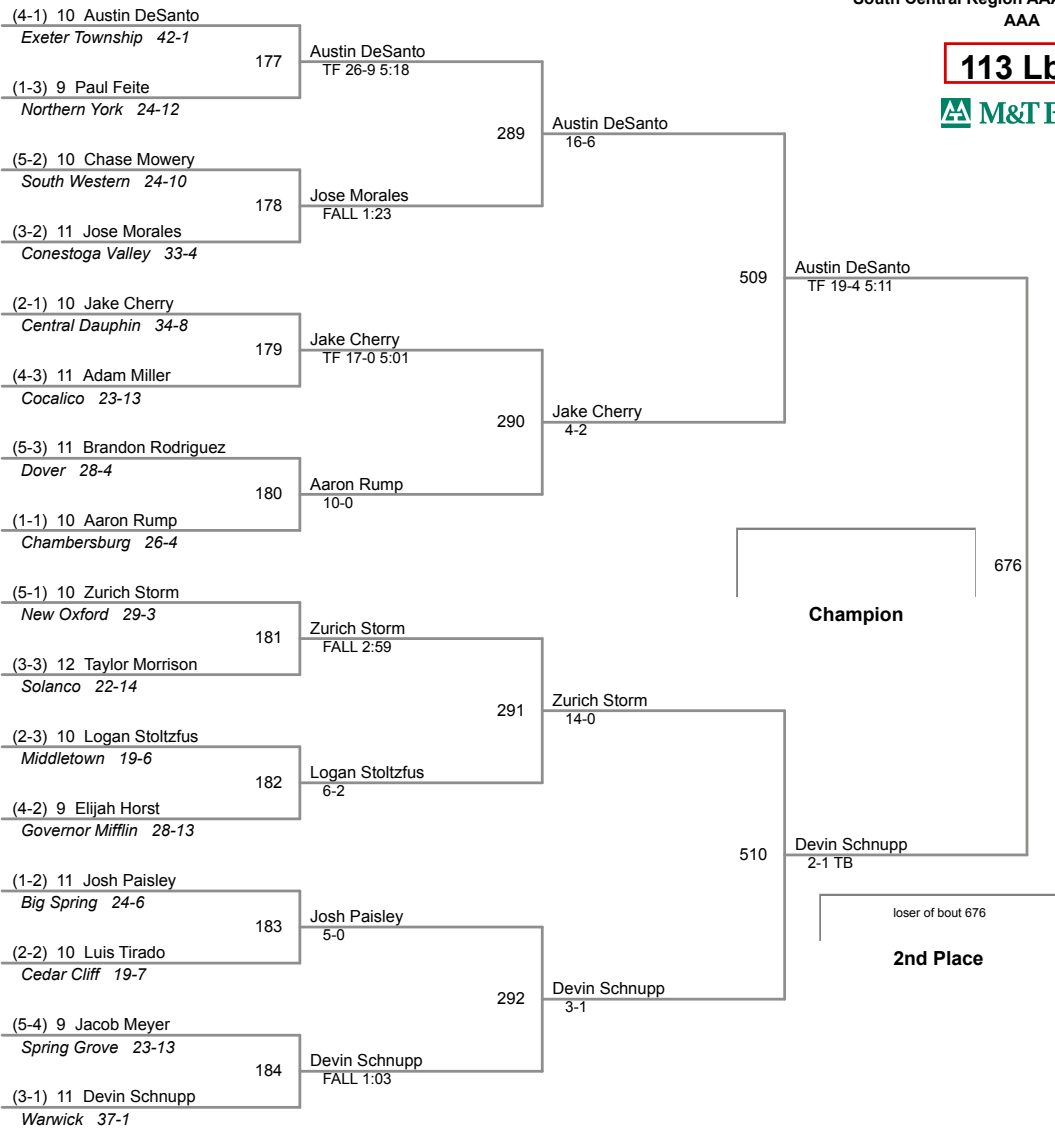

South Central Region AAA Championships
AAA

106 Lbs

South Central Region AAA Championships
AAA

113 Lbs

South Central Region AAA Championships
AAA

120 Lbs

South Central Region AAA Championships
AAA

126 Lbs