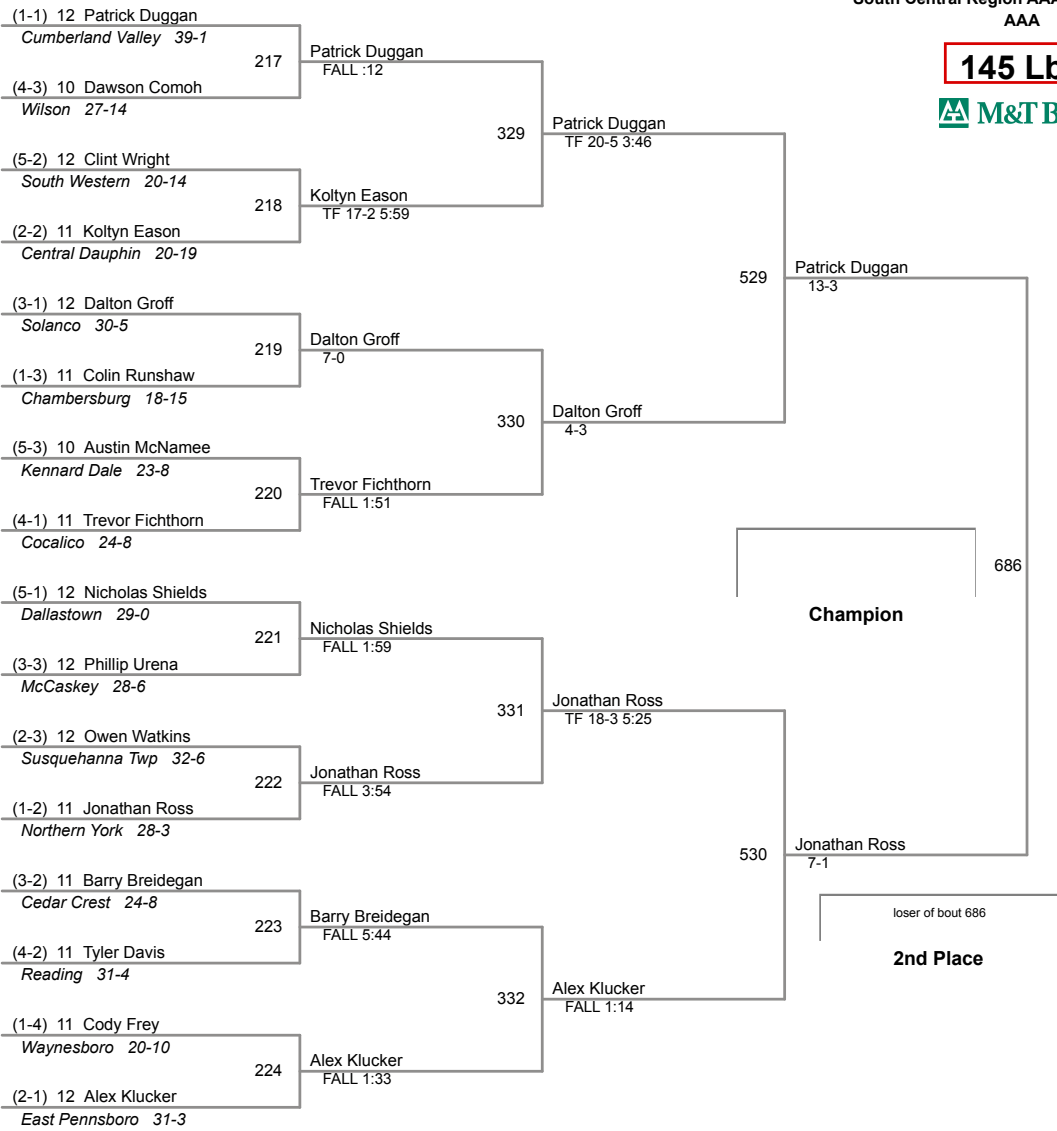

South Central Region AAA Championships
AAA

132 Lbs

South Central Region AAA Championships
AAA

138 Lbs

South Central Region AAA Championships
AAA

145 Lbs

South Central Region AAA Championships
AAA

152 Lbs