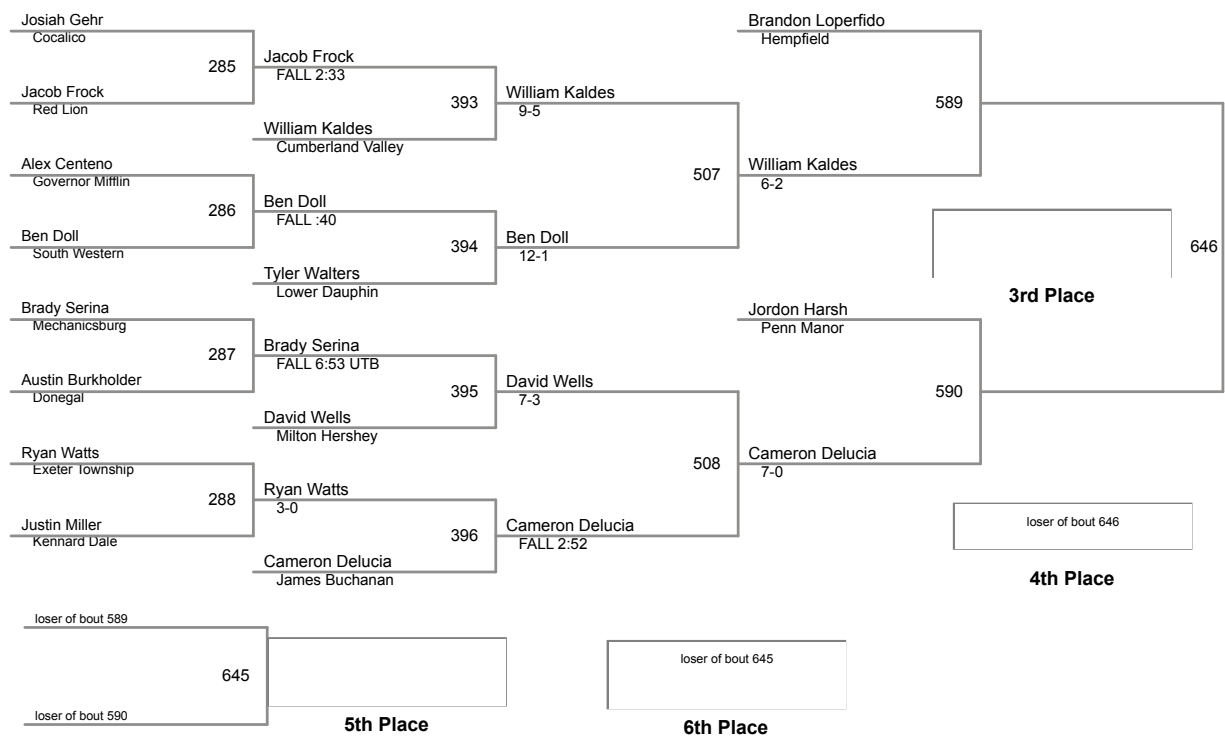

South Central Region AAA Championships
AAA

106 Lbs

South Central Region AAA Championships
AAA

113 Lbs

South Central Region AAA Championships
AAA

120 Lbs

South Central Region AAA Championships
AAA

126 Lbs

South Central Region AAA Championships
AAA

132 Lbs

South Central Region AAA Championships
AAA

138 Lbs

South Central Region AAA Championships
AAA

145 Lbs

South Central Region AAA Championships
AAA

152 Lbs

South Central Region AAA Championships
AAA

220 Lbs

South Central Region AAA Championships
AAA

285 Lbs