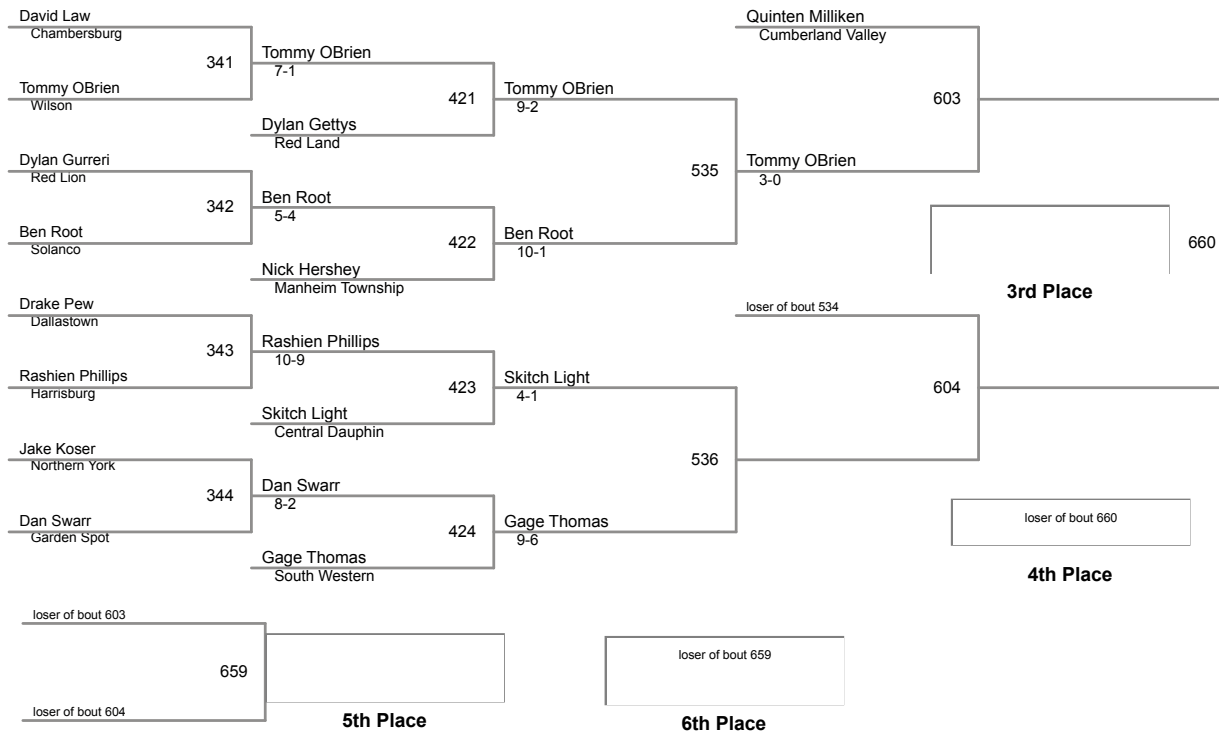

South Central Region AAA Championships
AAA

132 Lbs

South Central Region AAA Championships
AAA

138 Lbs

South Central Region AAA Championships
AAA

145 Lbs

South Central Region AAA Championships
AAA

152 Lbs