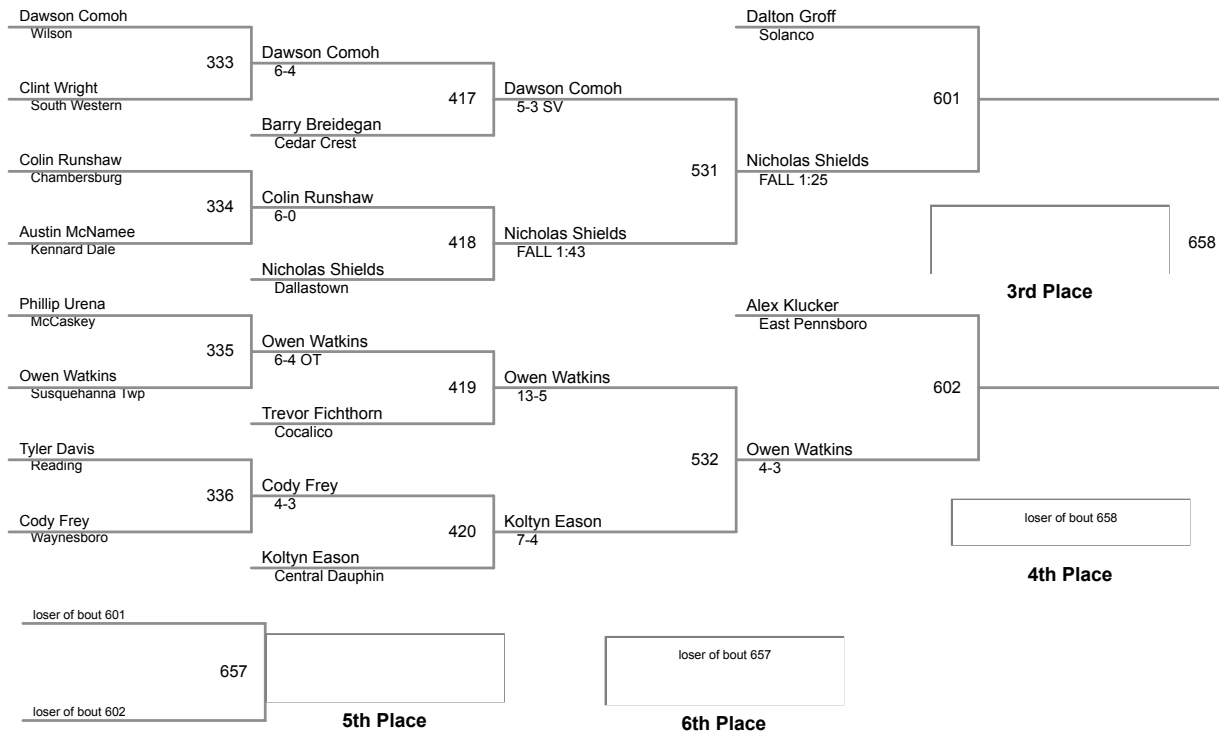

South Central Region AAA Championships
AAA

132 Lbs

South Central Region AAA Championships
AAA

138 Lbs

South Central Region AAA Championships
AAA

145 Lbs

South Central Region AAA Championships
AAA

152 Lbs