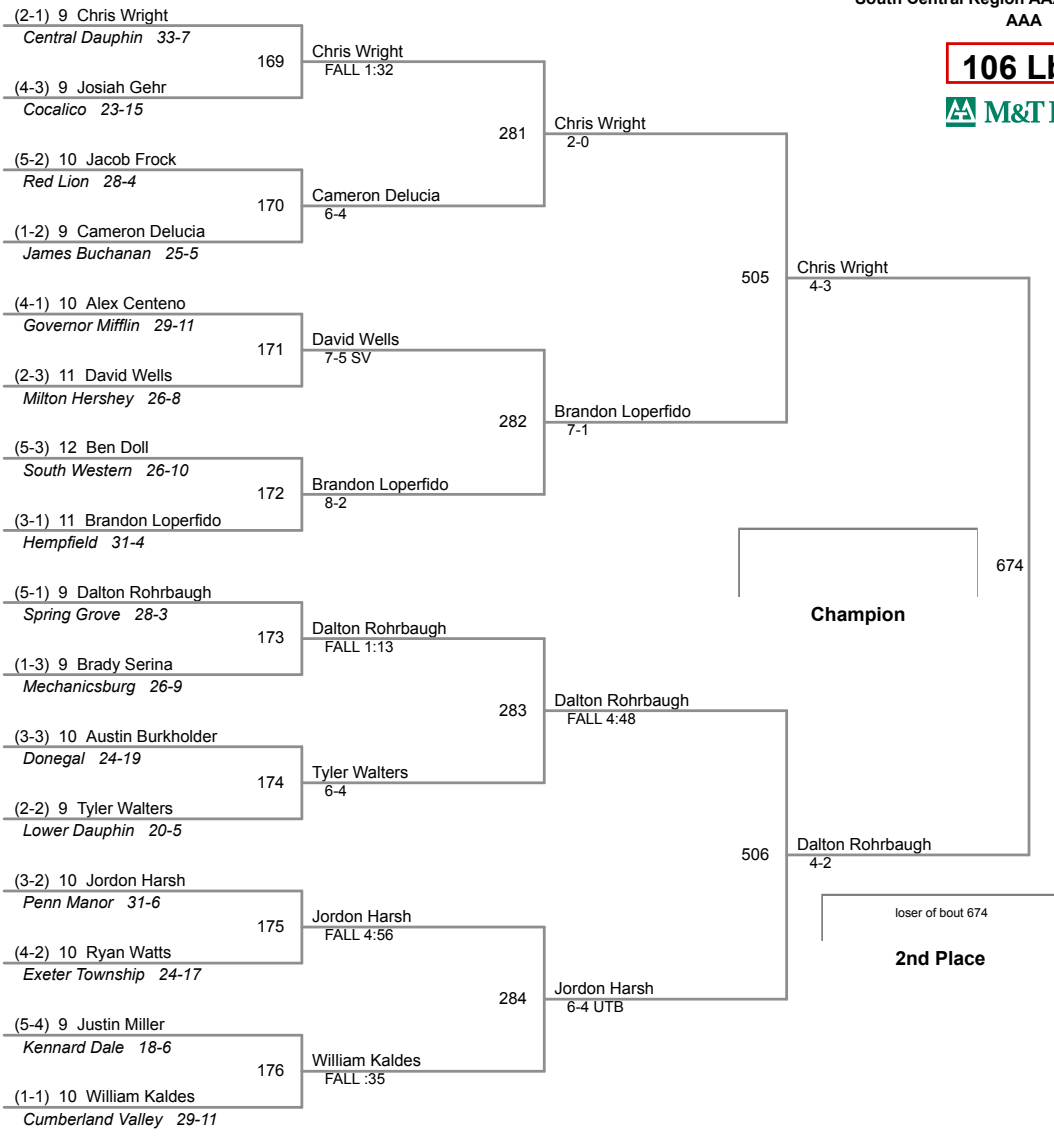

South Central Region AAA Championships
AAA

106 Lbs

South Central Region AAA Championships
AAA

113 Lbs

South Central Region AAA Championships
AAA

120 Lbs

South Central Region AAA Championships
AAA

126 Lbs