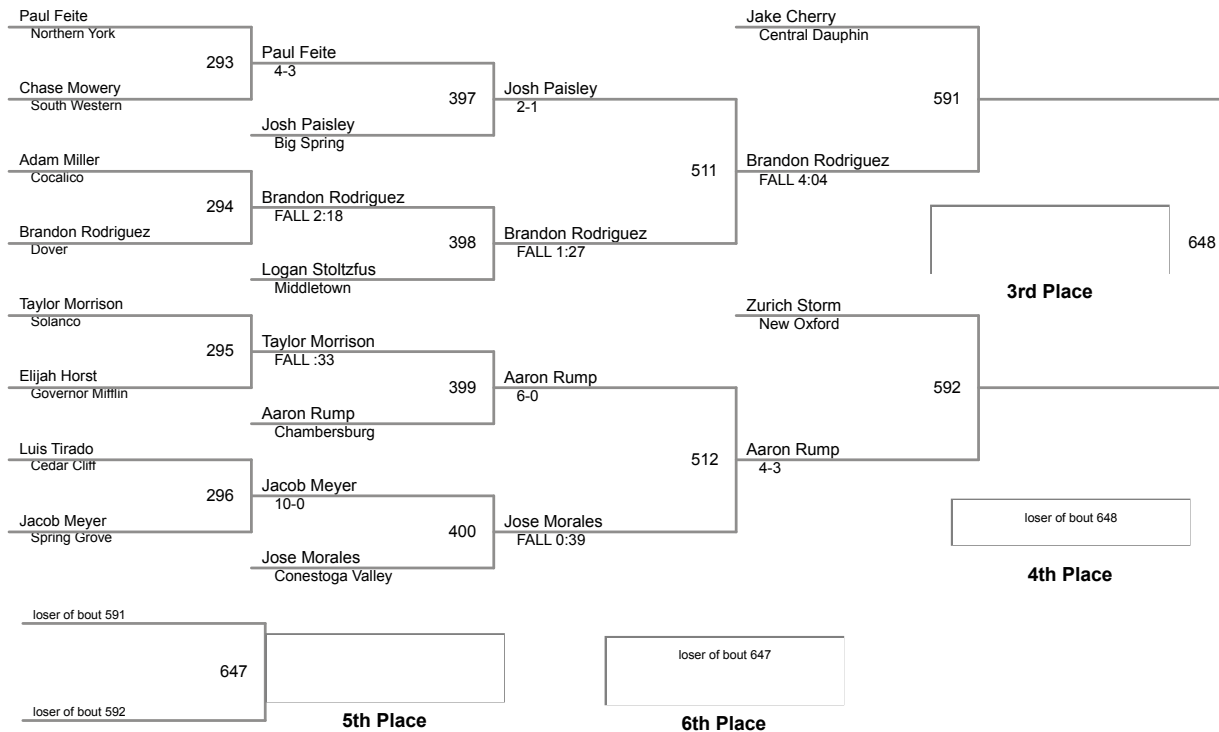

South Central Region AAA Championships
AAA

106 Lbs

South Central Region AAA Championships
AAA

113 Lbs

South Central Region AAA Championships
AAA

120 Lbs

South Central Region AAA Championships
AAA

126 Lbs

South Central Region AAA Championships
AAA

132 Lbs

South Central Region AAA Championships
AAA

138 Lbs

South Central Region AAA Championships
AAA

145 Lbs

South Central Region AAA Championships
AAA

152 Lbs