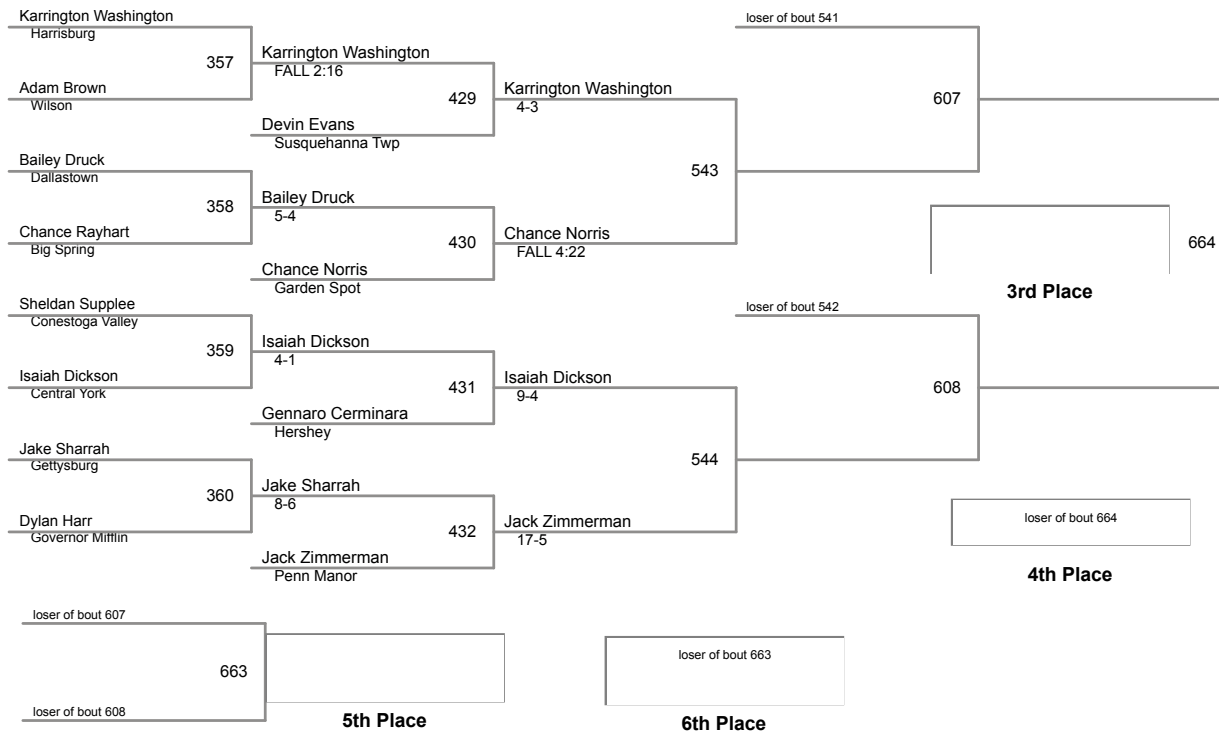

South Central Region AAA Championships
AAA

170 Lbs