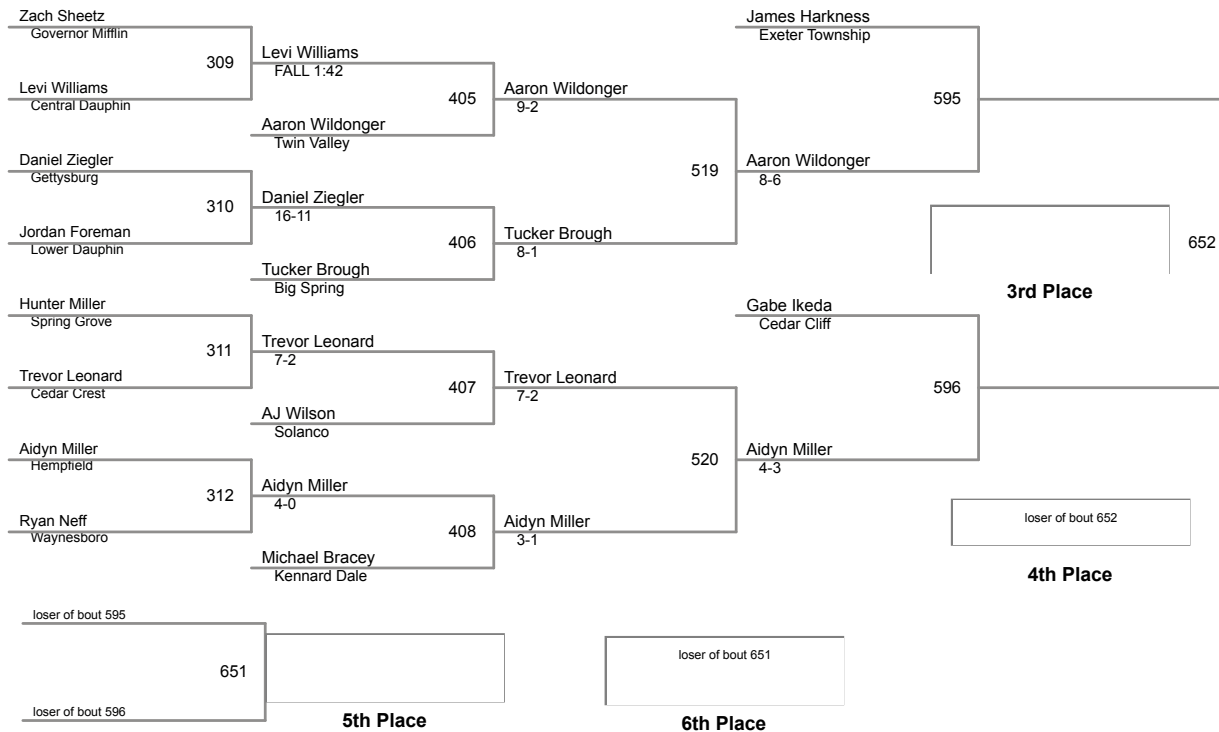

South Central Region AAA Championships
AAA

106 Lbs

South Central Region AAA Championships
AAA

113 Lbs

South Central Region AAA Championships
AAA

120 Lbs

South Central Region AAA Championships
AAA

126 Lbs

South Central Region AAA Championships
AAA

132 Lbs

South Central Region AAA Championships
AAA

138 Lbs

South Central Region AAA Championships
AAA

145 Lbs

South Central Region AAA Championships
AAA

152 Lbs