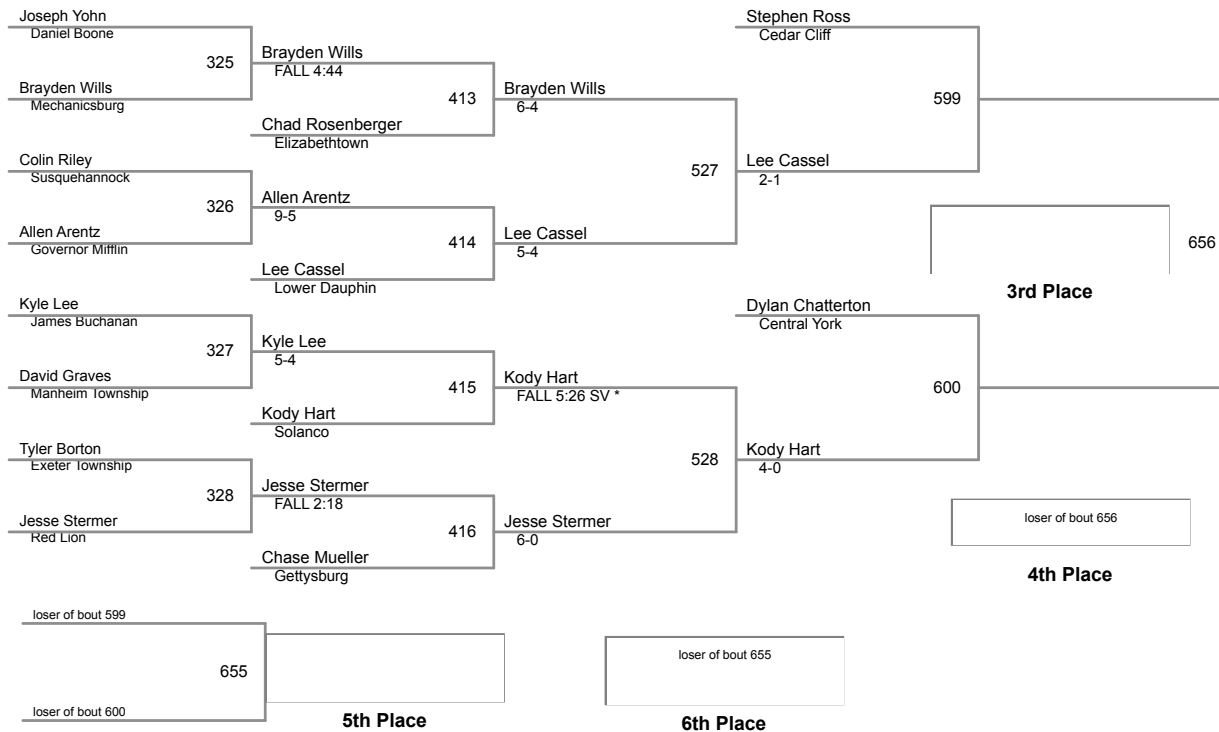

South Central Region AAA Championships
AAA

106 Lbs

South Central Region AAA Championships
AAA

113 Lbs

South Central Region AAA Championships
AAA

120 Lbs

South Central Region AAA Championships
AAA

126 Lbs

South Central Region AAA Championships
AAA

132 Lbs

South Central Region AAA Championships
AAA

138 Lbs

South Central Region AAA Championships
AAA

145 Lbs

South Central Region AAA Championships
AAA

152 Lbs

South Central Region AAA Championships
AAA

160 Lbs

South Central Region AAA Championships
AAA

170 Lbs

South Central Region AAA Championships
AAA

182 Lbs

South Central Region AAA Championships
AAA

195 Lbs

South Central Region AAA Championships
AAA

220 Lbs

South Central Region AAA Championships
AAA

285 Lbs