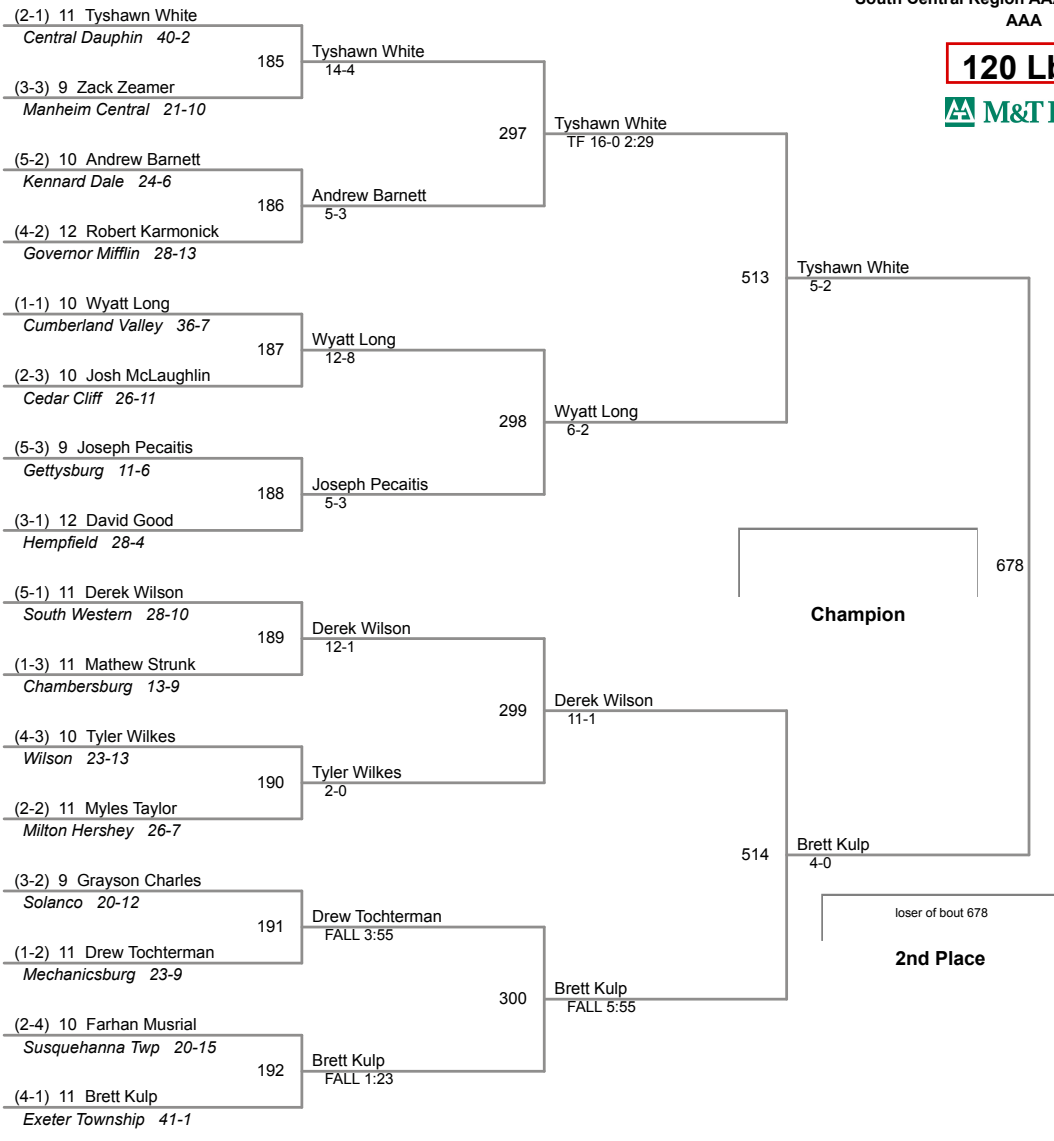

South Central Region AAA Championships
AAA

106 Lbs

South Central Region AAA Championships
AAA

113 Lbs

South Central Region AAA Championships
AAA

120 Lbs

South Central Region AAA Championships
AAA

126 Lbs