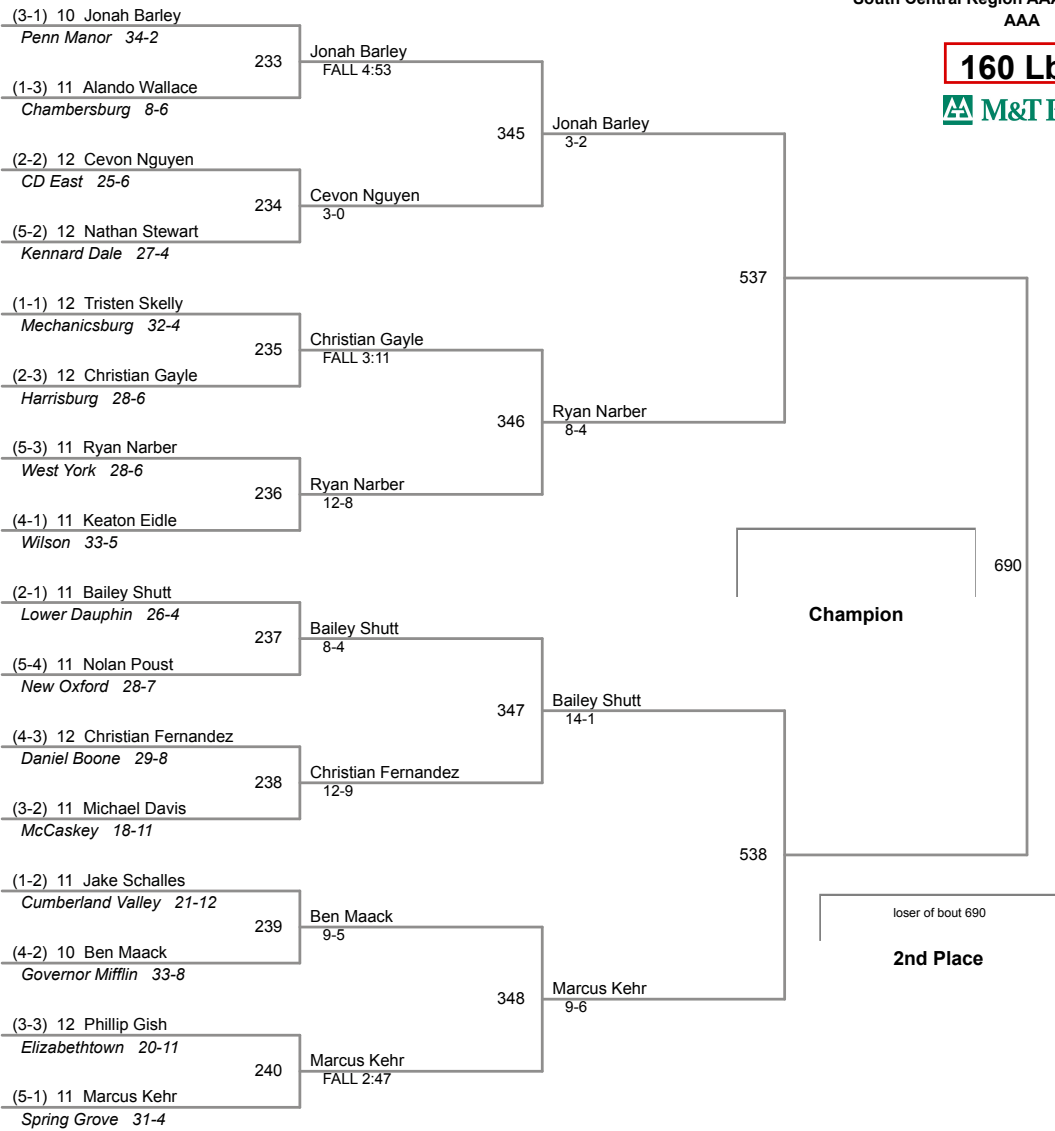

South Central Region AAA Championships
AAA

160 Lbs