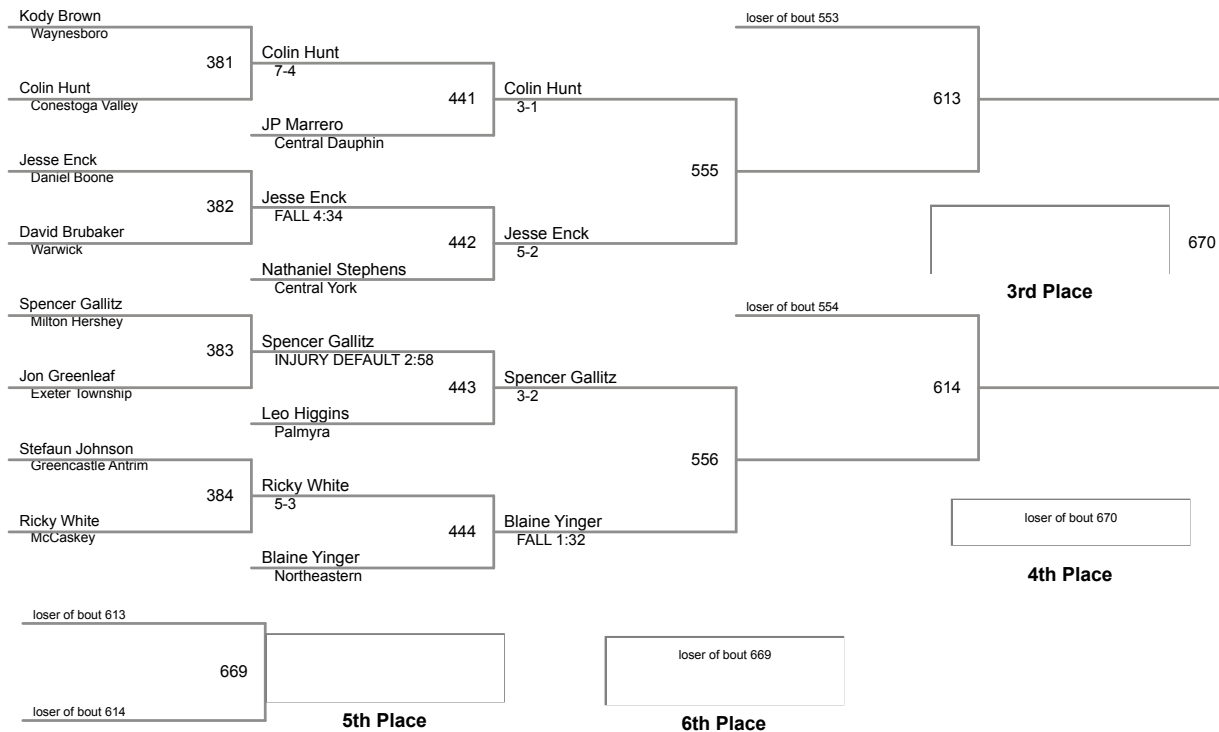

South Central Region AAA Championships
AAA

220 Lbs