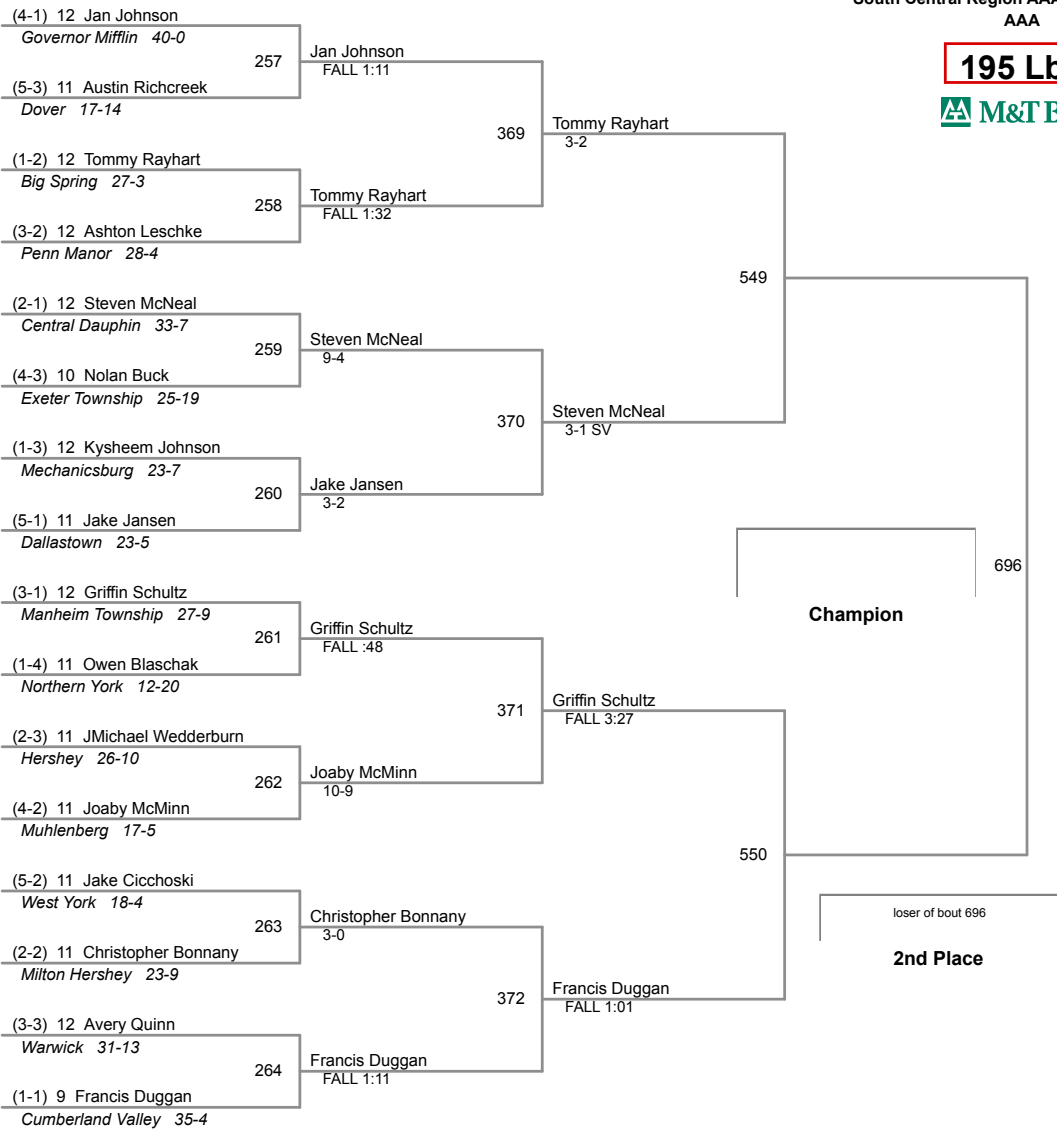

South Central Region AAA Championships
AAA

160 Lbs

South Central Region AAA Championships
AAA

170 Lbs

South Central Region AAA Championships
AAA

182 Lbs

South Central Region AAA Championships
AAA

195 Lbs