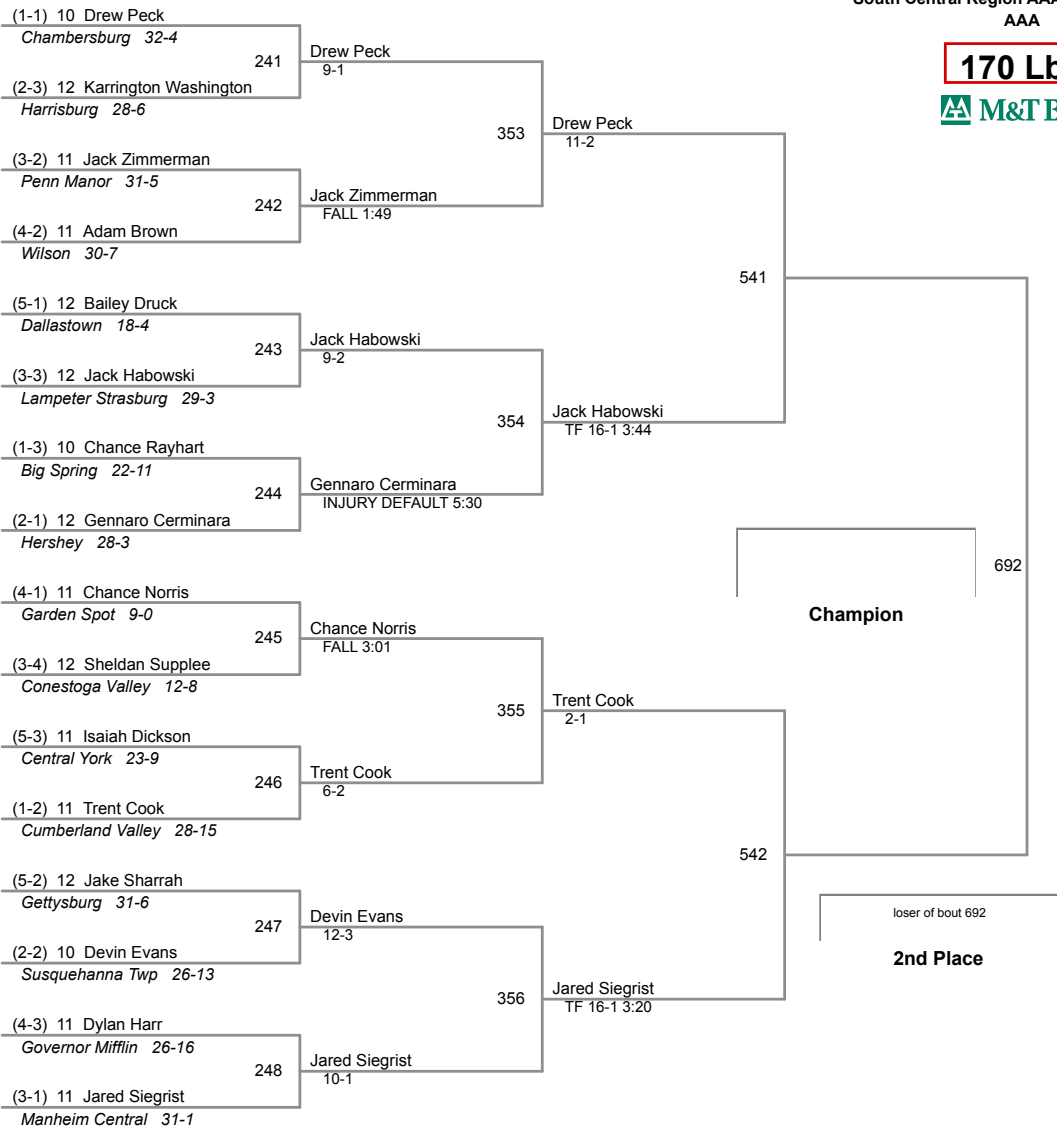

South Central Region AAA Championships
AAA

170 Lbs