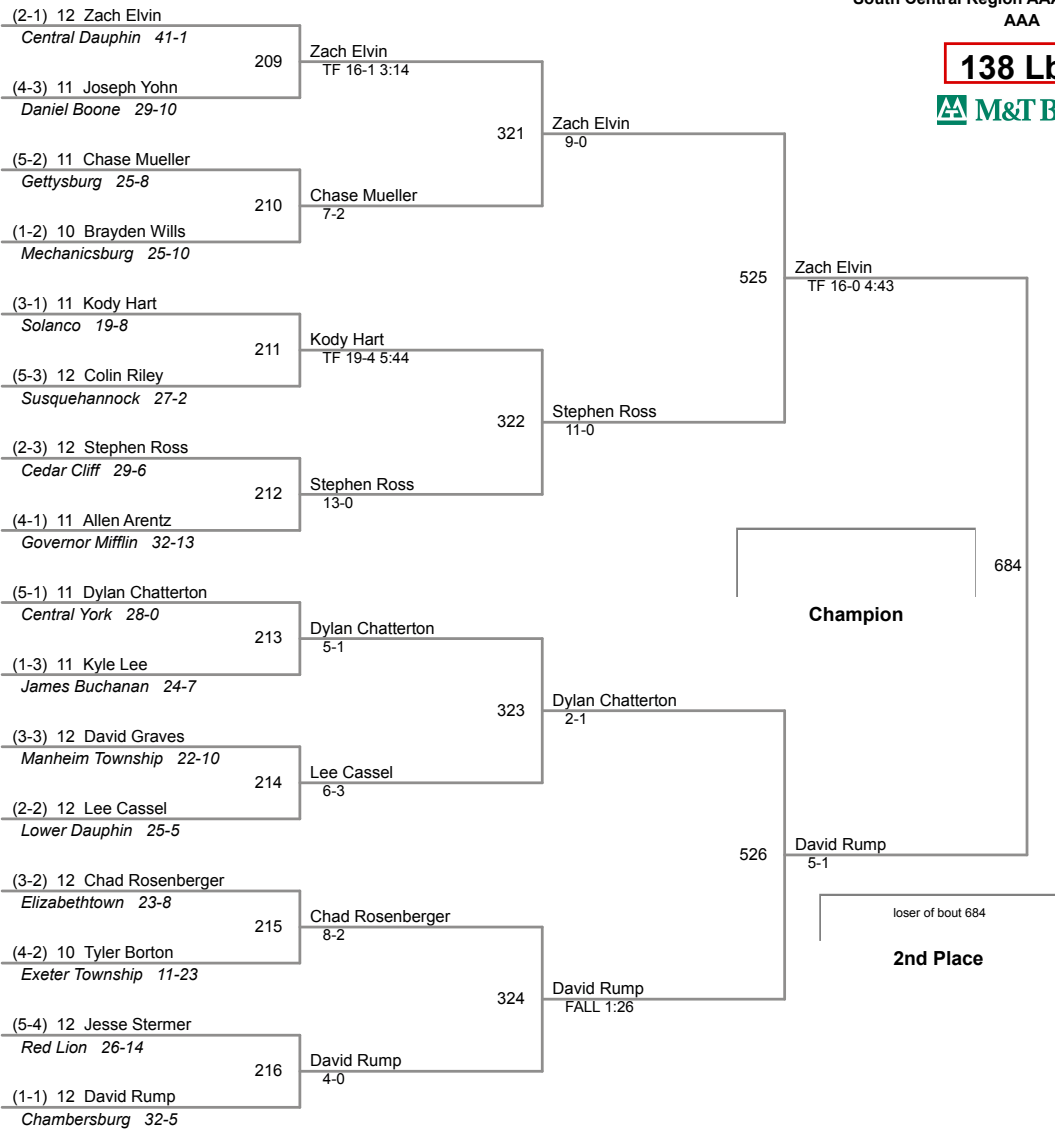

South Central Region AAA Championships
AAA

138 Lbs