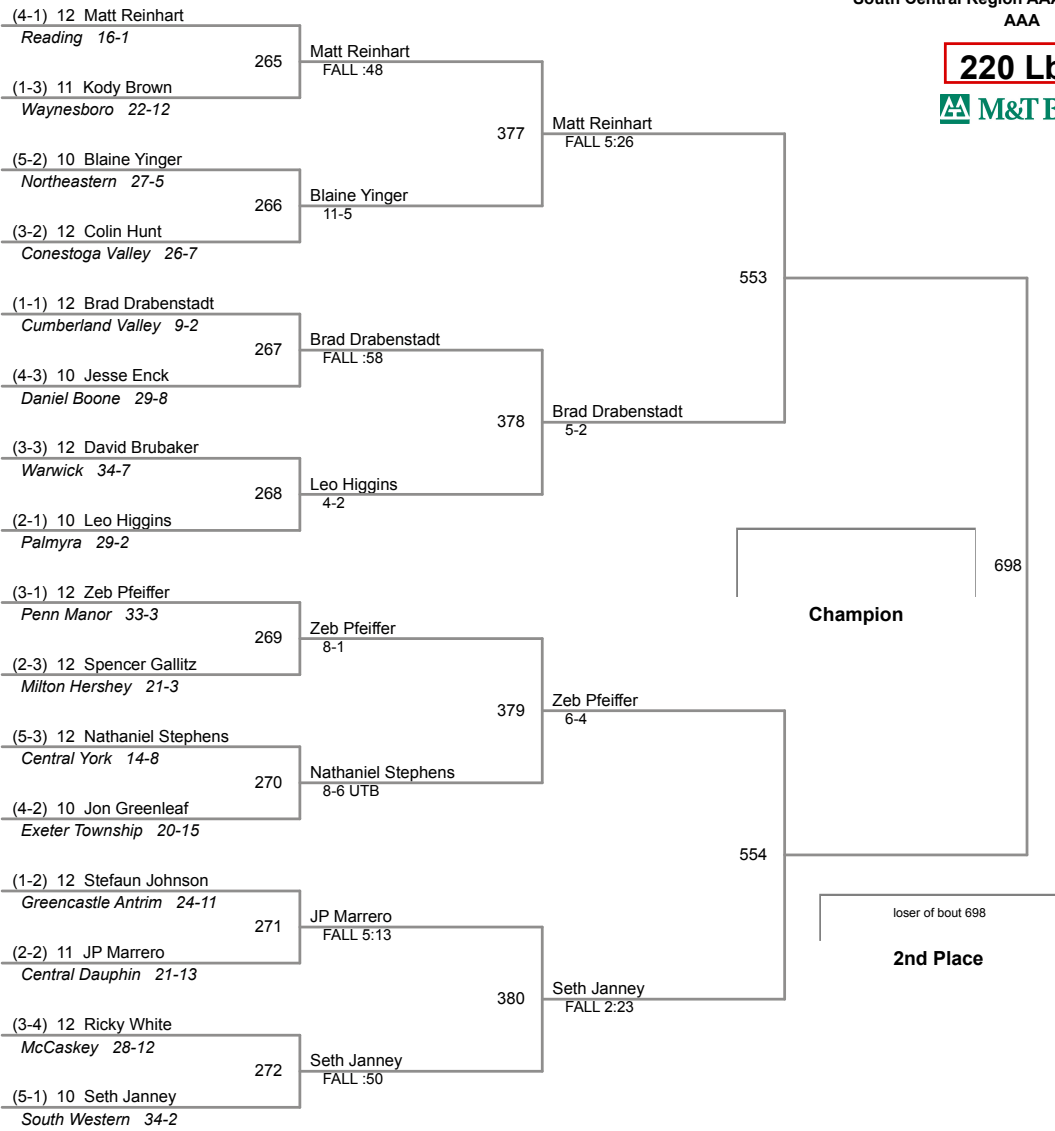

South Central Region AAA Championships
AAA

220 Lbs