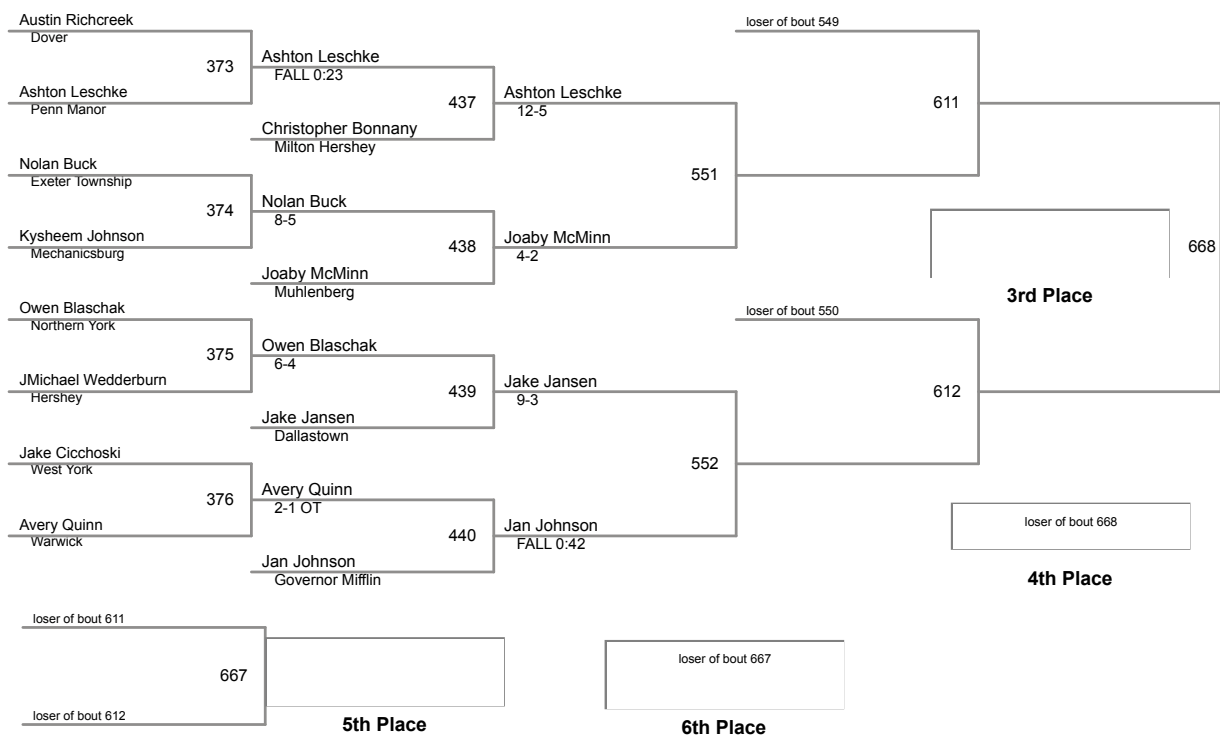

South Central Region AAA Championships
AAA

160 Lbs

South Central Region AAA Championships
AAA

170 Lbs

South Central Region AAA Championships
AAA

182 Lbs

South Central Region AAA Championships
AAA

195 Lbs