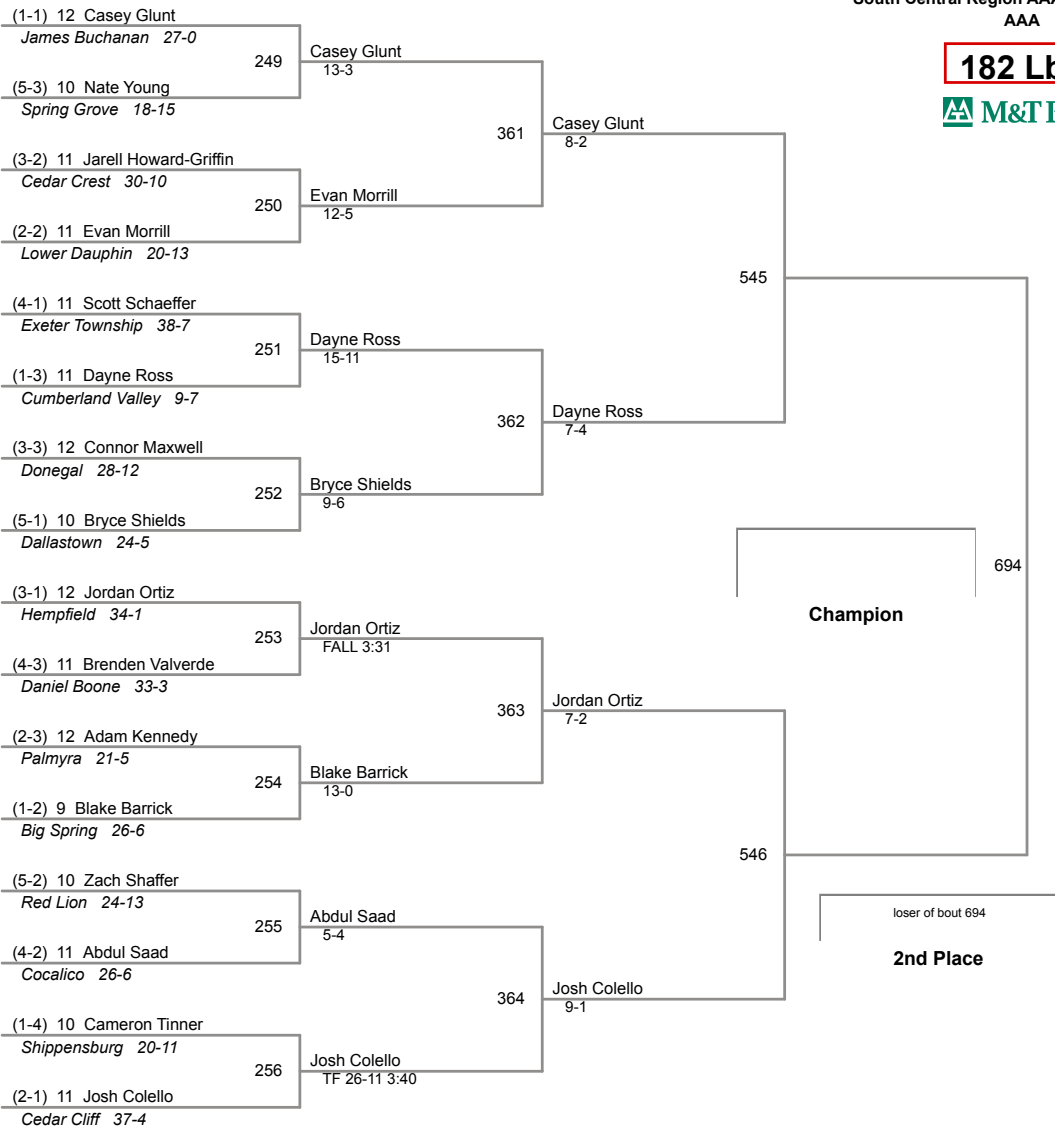

South Central Region AAA Championships
AAA

160 Lbs

South Central Region AAA Championships
AAA

170 Lbs

South Central Region AAA Championships
AAA

182 Lbs

South Central Region AAA Championships
AAA

195 Lbs